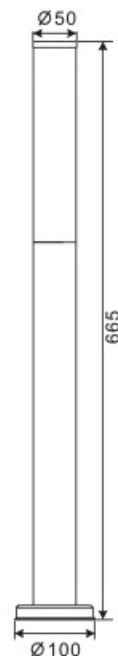

# LED Exterior Lighting – LR-E00025

Model No.	LR-E00025
LED Type	5mm
LED Q'TY.	15
Beam Angle	-
Minimum luminous flux(lm)	75
Voltage	120V
LED Watt	1.2W
Environmental Temperature	- 20~60°C
Environmental Humidity	0%-95%
Safety Class	I
Safety Type	IP44
Material	Aluminium
Driver	Included